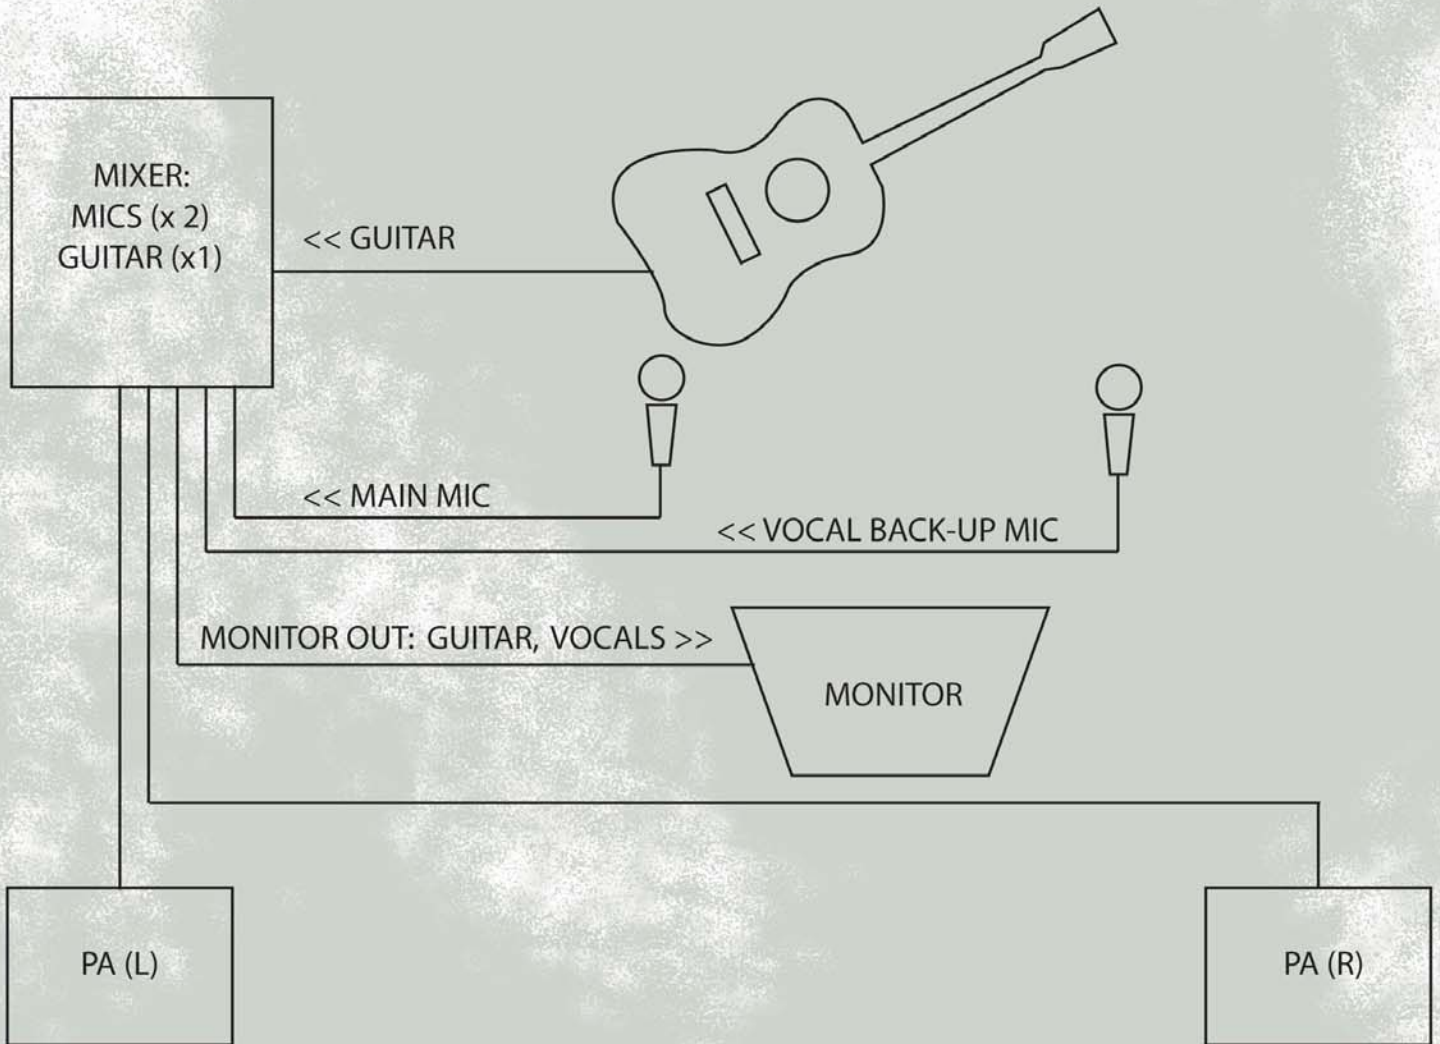

STAGE SCHEMATIC

Contact:

PHONE: 805.550.3685

info@joekoenigmusic.com

WWW.JOEKOENIGMUSIC.COM

MYSPACE.COM/JOEMAMMASMUSIC